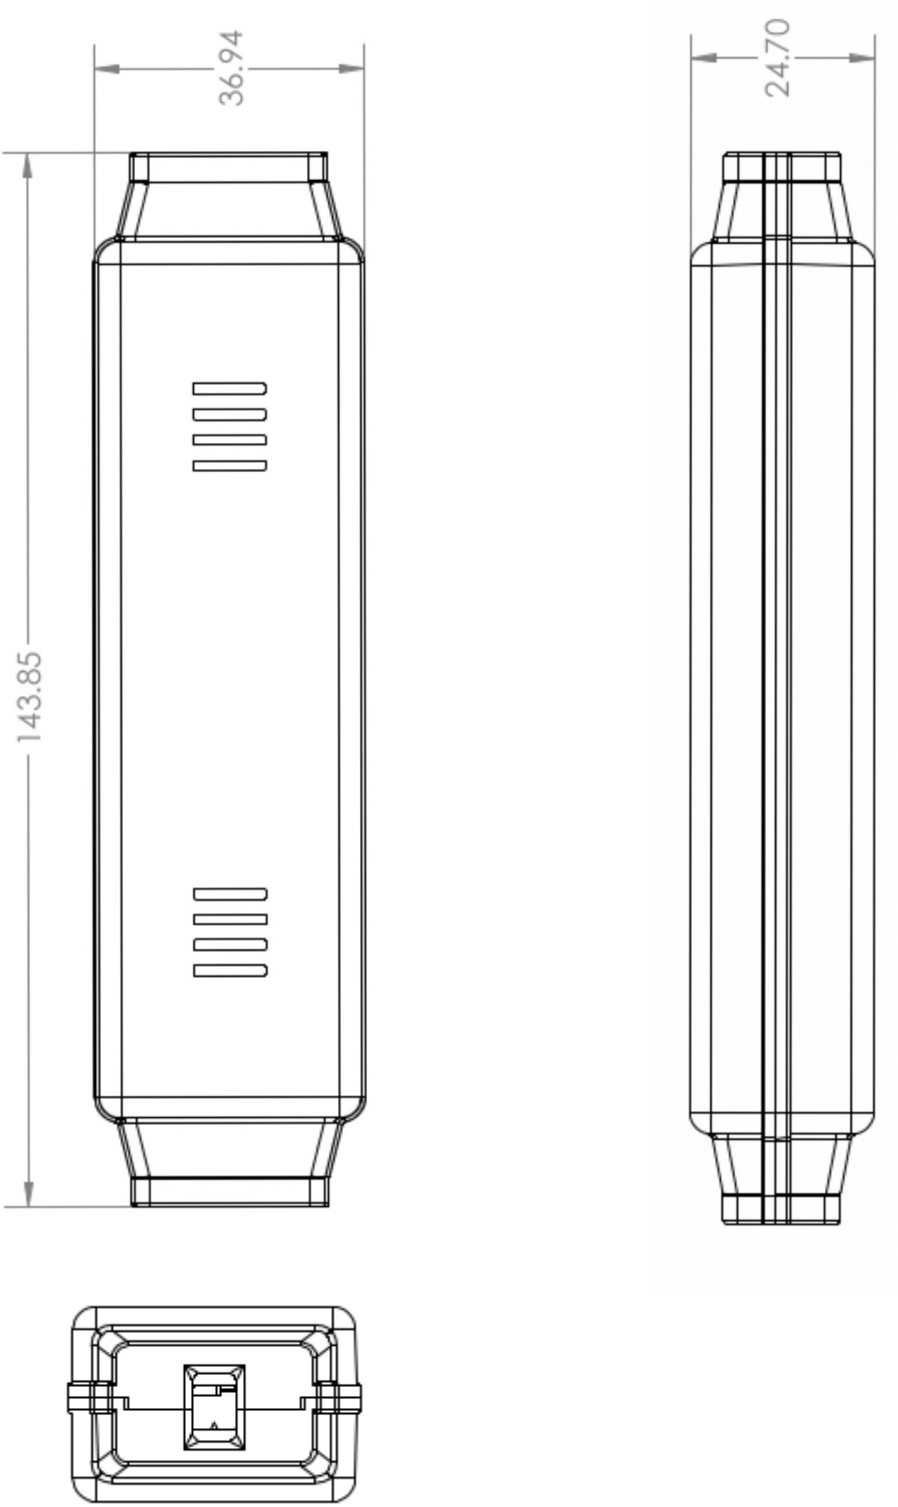

OKIN Commander ADC

Note: Responsibility for OKIN products when used for specific applications and for adherence to the appropriate guidelines, standards and laws is borne by the manufacturer of the complete system into which OKIN products are fitted. We accept no liability for the correctness.